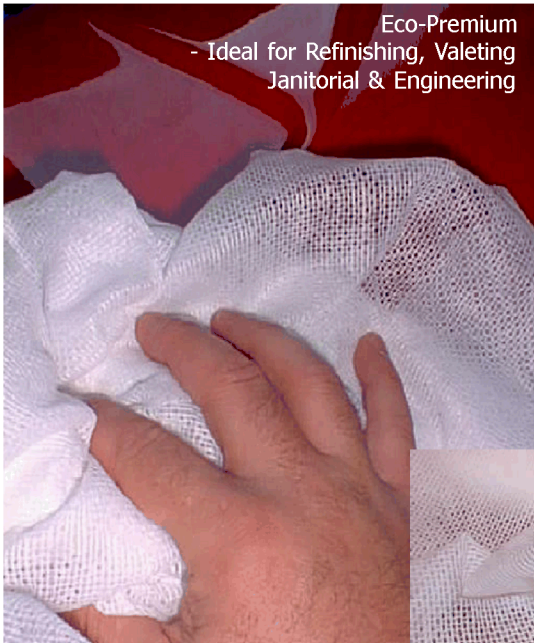

# Eco-Premium Polishers

- ✓ Super-Soft Absorbent Polishers
- ✓ Apertured fabric absorbs polish/wax
- ✓ Solvent Resistant
- ✓ Non-Scratch for a perfect finish

## Eco-PREMIUM POLISHERS

Supersoft, White  
Hydro-Entangled & Apertured  
Non-Woven Polishing Wipes

### • SOLVENT RESISTANT

-Wipes are Solvent Resistant and can be used WET or DRY

Apertured  
Polishing Fabric  
for optimum  
polishing  
performance